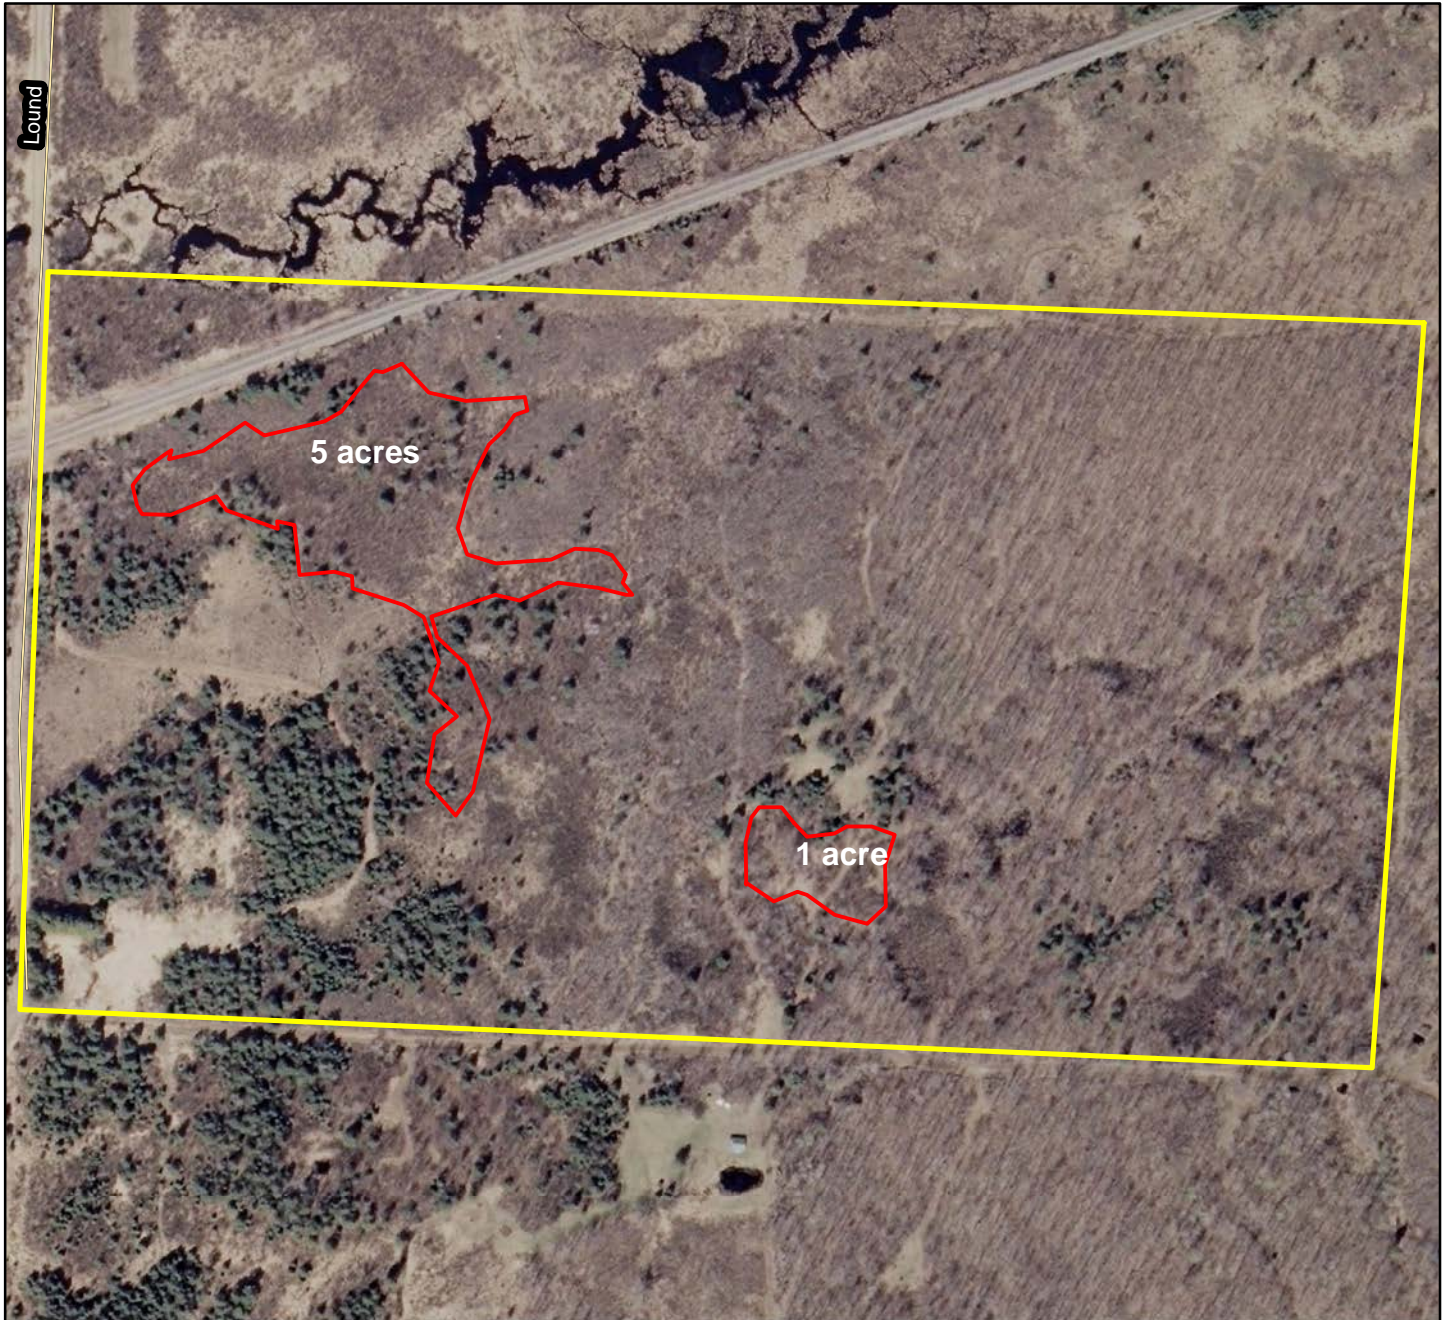

Les Strunk  
Early Succssional Habitat  
(Tag Alder Shearing)

Date: 10/21/2014

Customer(s): LES STRUNK  
Approximate Acres: 80 acres  
Legal Description:  
T35N R2E Sec. 3  
Prentice Township

Field Office:  
Agency:  
Assisted By: Callie Bertsch  
State and County: WI, Price County, Wisconsin

6 Total Acres of Tag Alder Shearing.  
Completed on March 4, 2015.