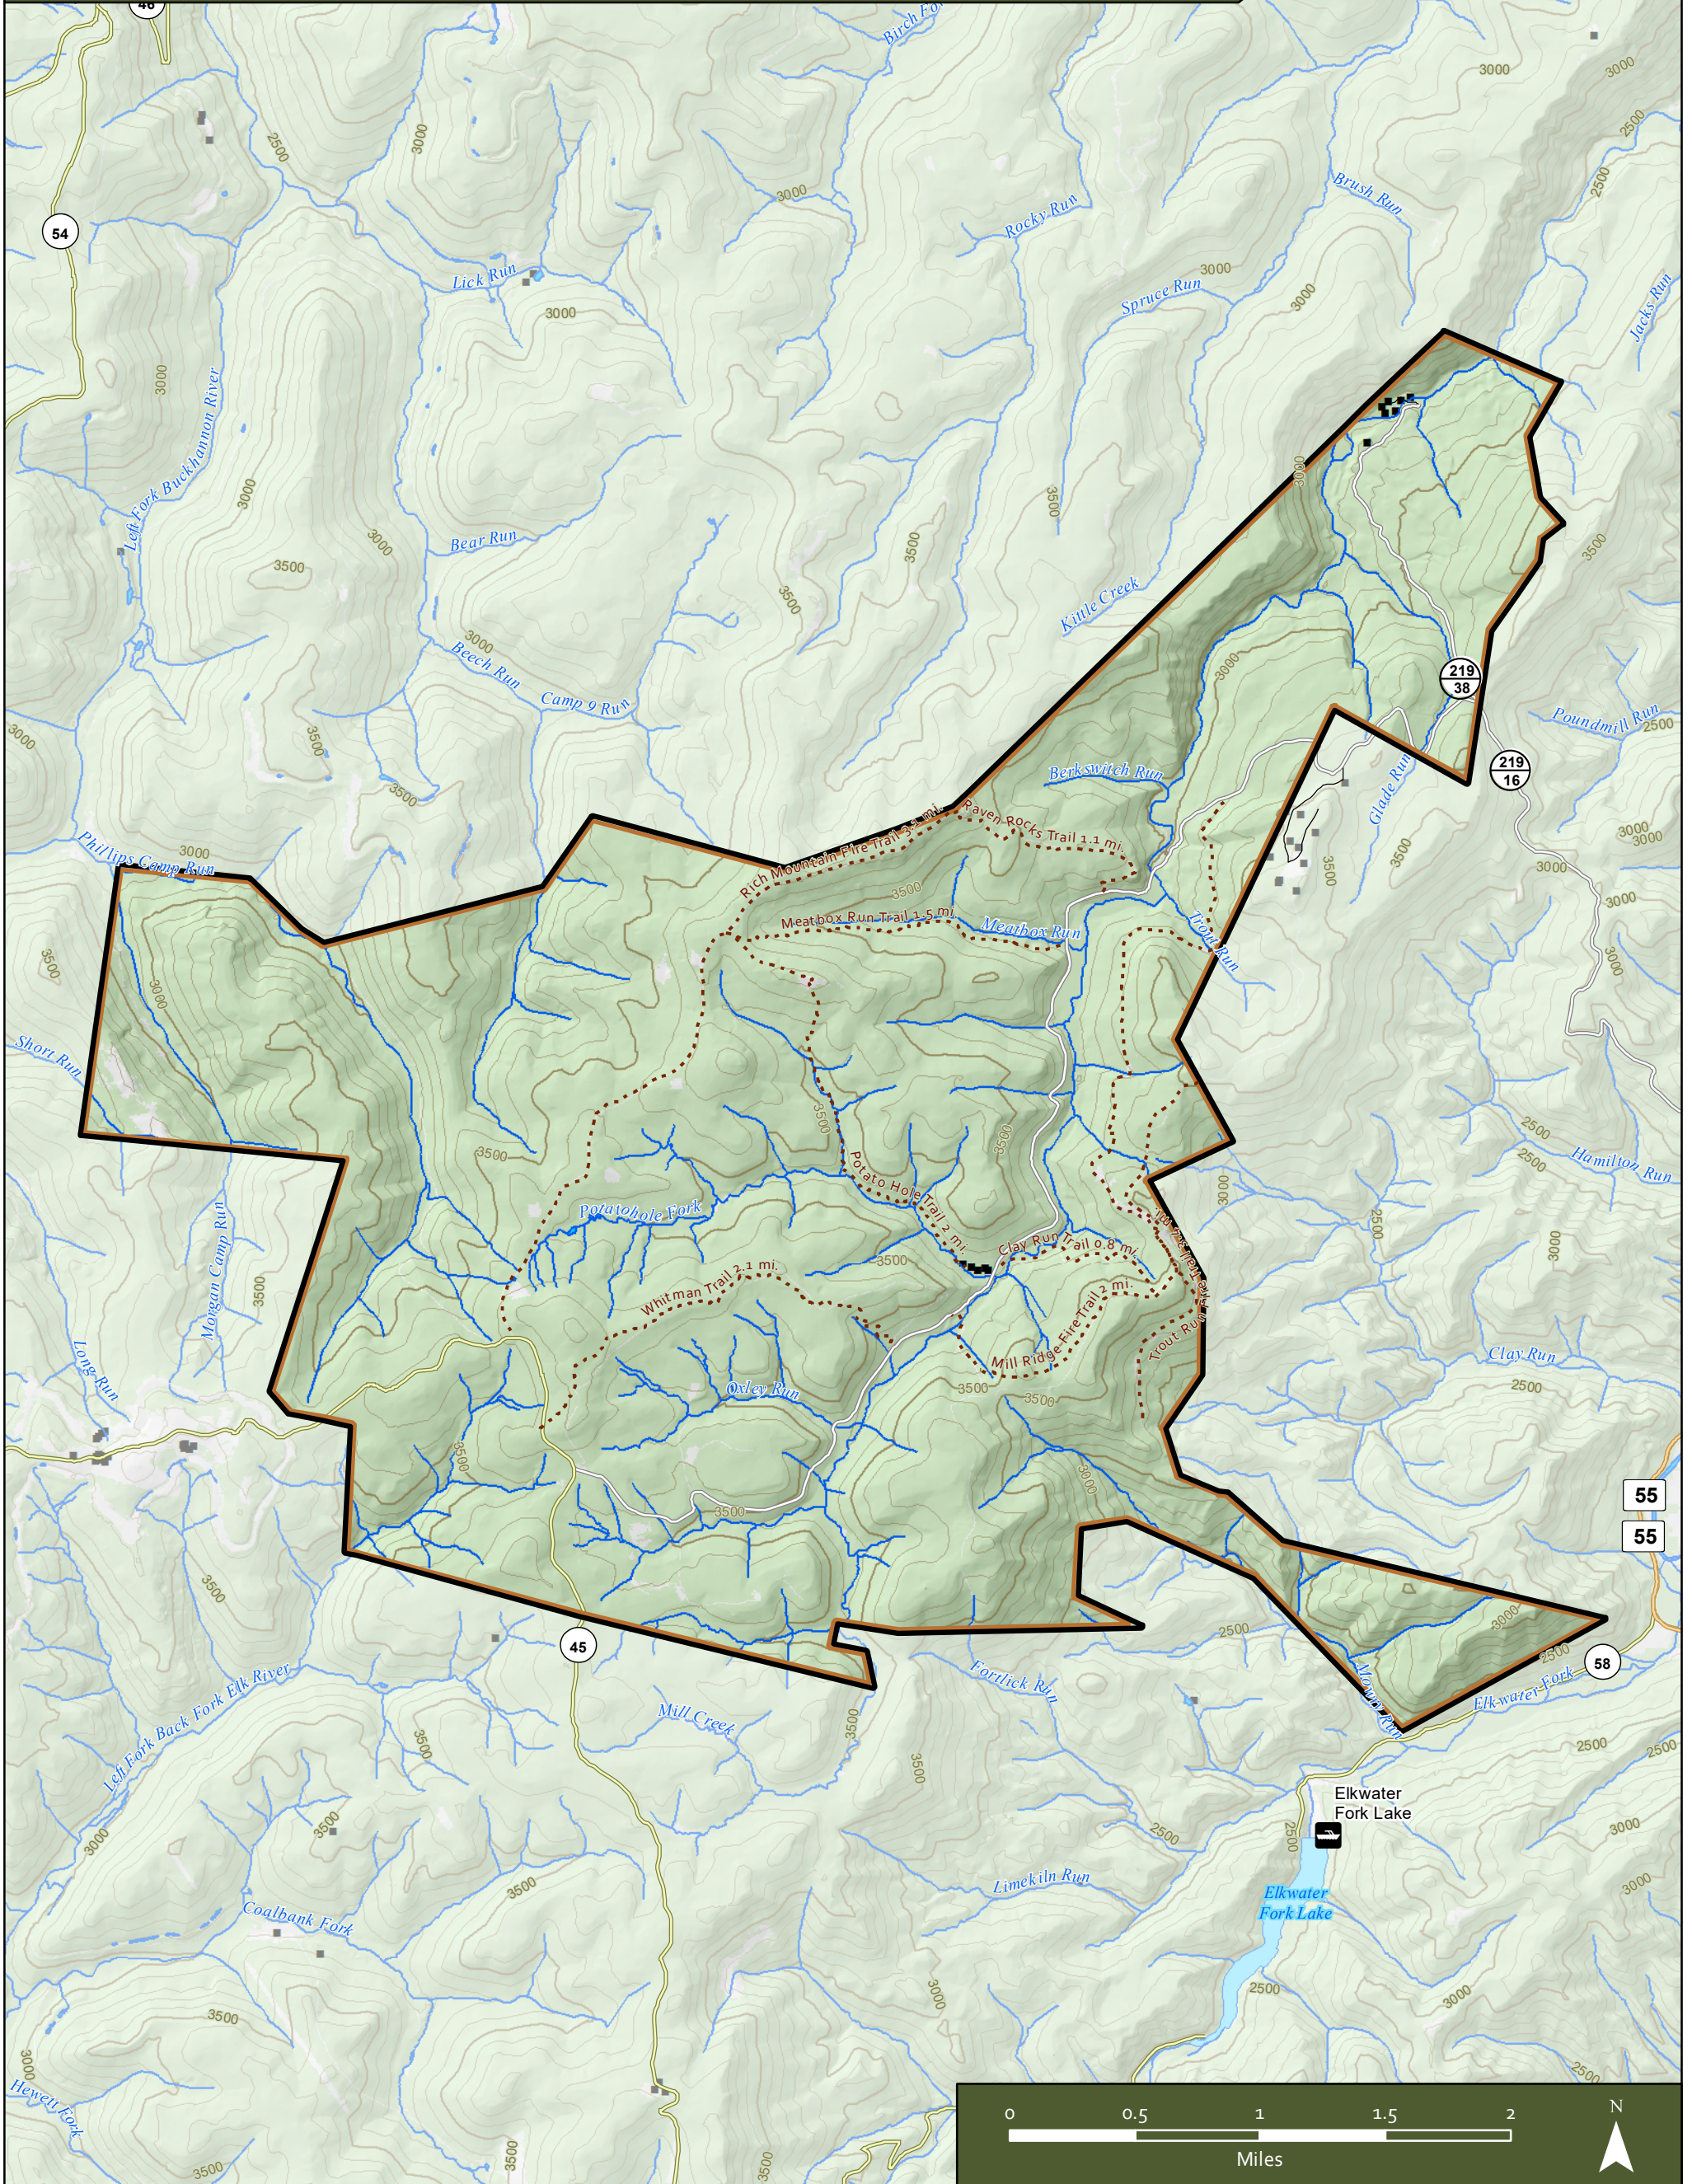

# KUMBRABOW STATE FOREST

Randolph County, West Virginia

- Boating Access (Carry/Slide)
- State Forest Boundary
- State Routes
- County Routes
- Secondary County Routes
- Streets
- Hunter Access Trails (unimproved)